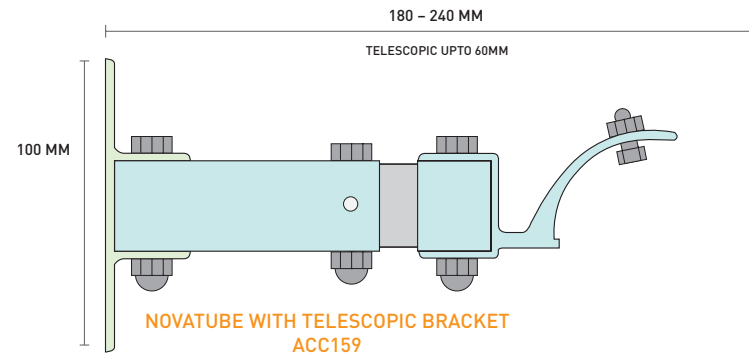

NOVATUBE & NOVAHOOD

FIND OUT MORE

For more information, click:

www.nova-aluminium.com/novatube
www.nova-aluminium.com/novahood