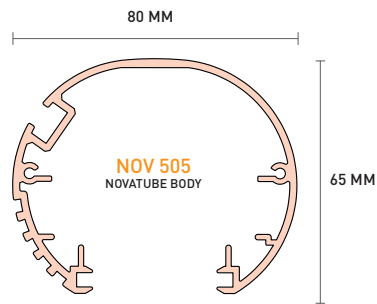

NOVATUBE & NOVAHOOD

FIND OUT MORE

For more information, click:

www.nova-aluminium.com/novatube
www.nova-aluminium.com/novahood