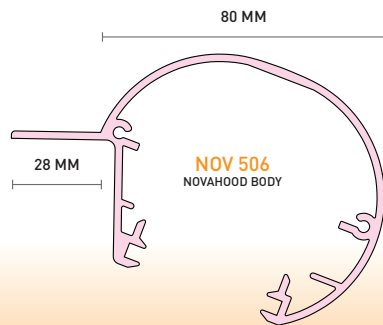

NOVATUBE & NOVAHOOD

FIND OUT MORE

For more information, click:

www.nova-aluminium.com/novatube
www.nova-aluminium.com/novahood